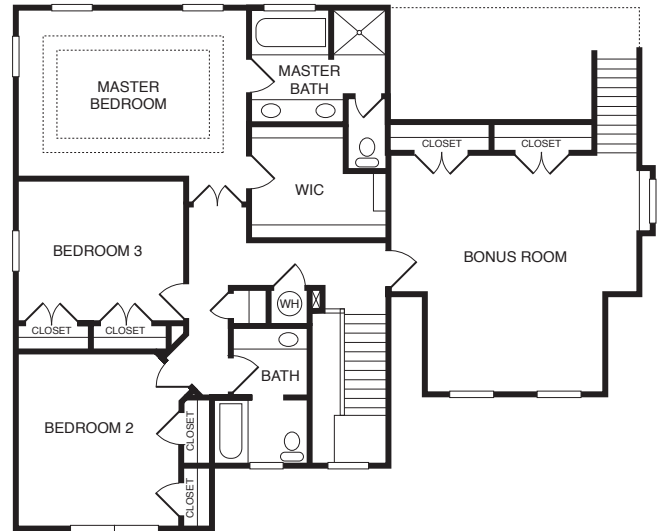

Chesapeake

MODEL A-1300 | 2,795 to 2,975 Square Feet

First Floor

Second Floor

WELCOME CENTER OPEN DAILY
 106 Beacon Run, Suffolk, VA 23435
 Sunfall-Riverfront.com | sunfall@eastwestr.com
 757.638.9655

Another Quality Community by Terry•Peterson Residential

Floor plans subject to change. Orientation may not match current model.
 All dimensions and square footage shown are approximate. Your home may vary slightly.