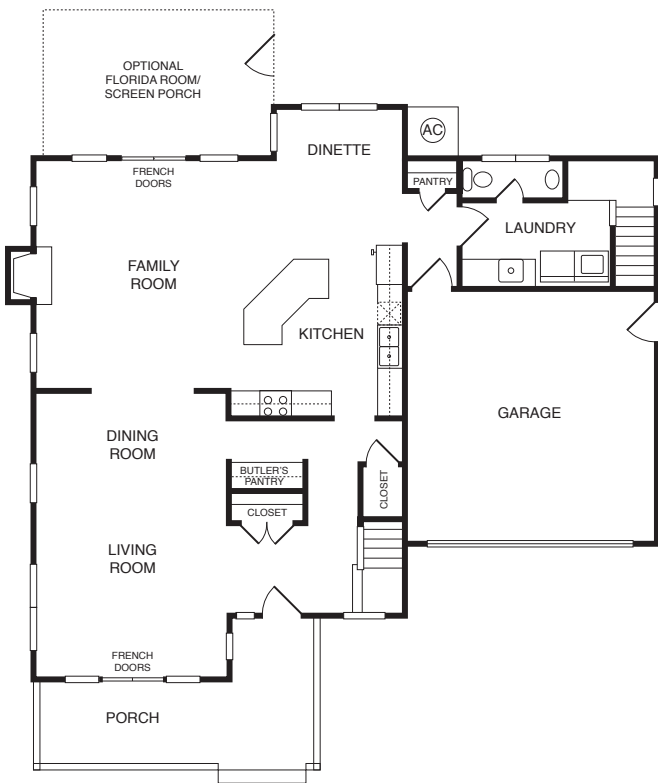

Chesapeake

MODEL A-1300 | 2,795 to 2,975 Square Feet

First Floor

Second Floor

WELCOME CENTER OPEN DAILY
 106 Beacon Run, Suffolk, VA 23435
 Sunfall-Riverfront.com | sunfall@eastwestr.com
 757.638.9655

Another Quality Community by Terry•Peterson Residential

Floor plans subject to change. Orientation may not match current model.
 All dimensions and square footage shown are approximate. Your home may vary slightly.