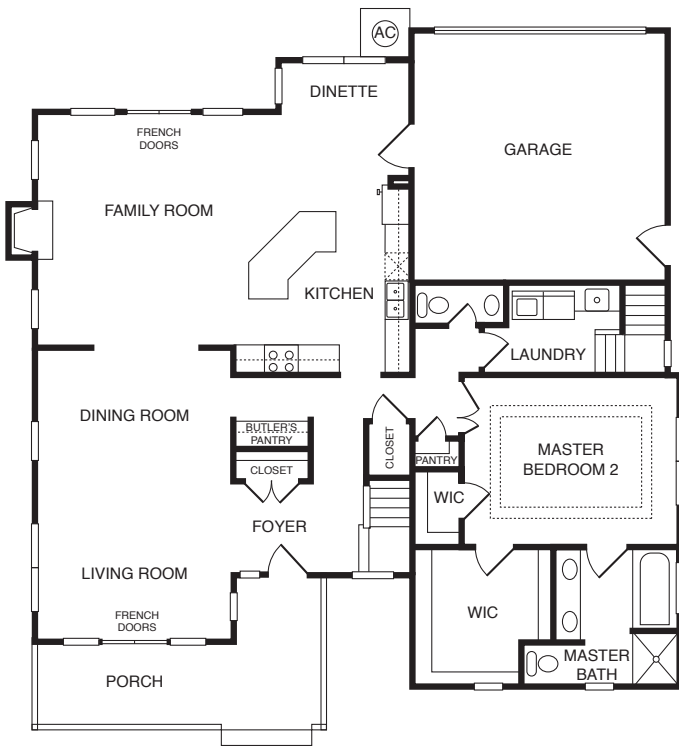

# James

MODEL A-1303 | 3,173 to 3,345 Square Feet

First Floor

Second Floor

Option

WELCOME CENTER OPEN DAILY  
 106 Beacon Run, Suffolk, VA 23435  
 Sunfall-Riverfront.com | sunfall@eastwestr.com  
 757.638.9655

Another Quality Community by Terry•Peterson Residential

Floor plans subject to change. Orientation may not match current model.  
 All dimensions and square footage shown are approximate. Your home may vary slightly.