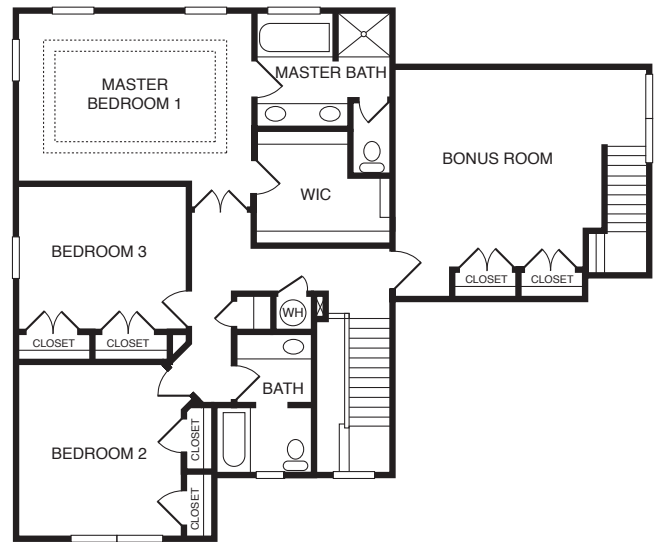

# James

MODEL A-1303 | 3,173 to 3,345 Square Feet

First Floor

Second Floor

Option

WELCOME CENTER OPEN DAILY  
 106 Beacon Run, Suffolk, VA 23435  
 Sunfall-Riverfront.com | sunfall@eastwestr.com  
 757.638.9655

Another Quality Community by Terry•Peterson Residential

Floor plans subject to change. Orientation may not match current model.  
 All dimensions and square footage shown are approximate. Your home may vary slightly.