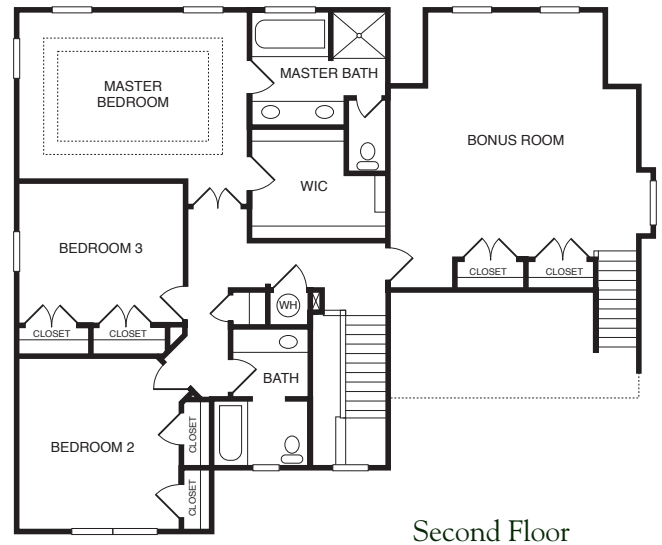

Elizabeth

MODEL A-1301 | 2,795 to 2,975 Square Feet

WELCOME CENTER OPEN DAILY
106 Beacon Run, Suffolk, VA 23435
Sunfall-Riverfront.com | sunfall@eastwestr.com
757.638.9655

Another Quality Community by Terry•Peterson Residential

Floor plans subject to change. Orientation may not match current model.
All dimensions and square footage shown are approximate. Your home may vary slightly.