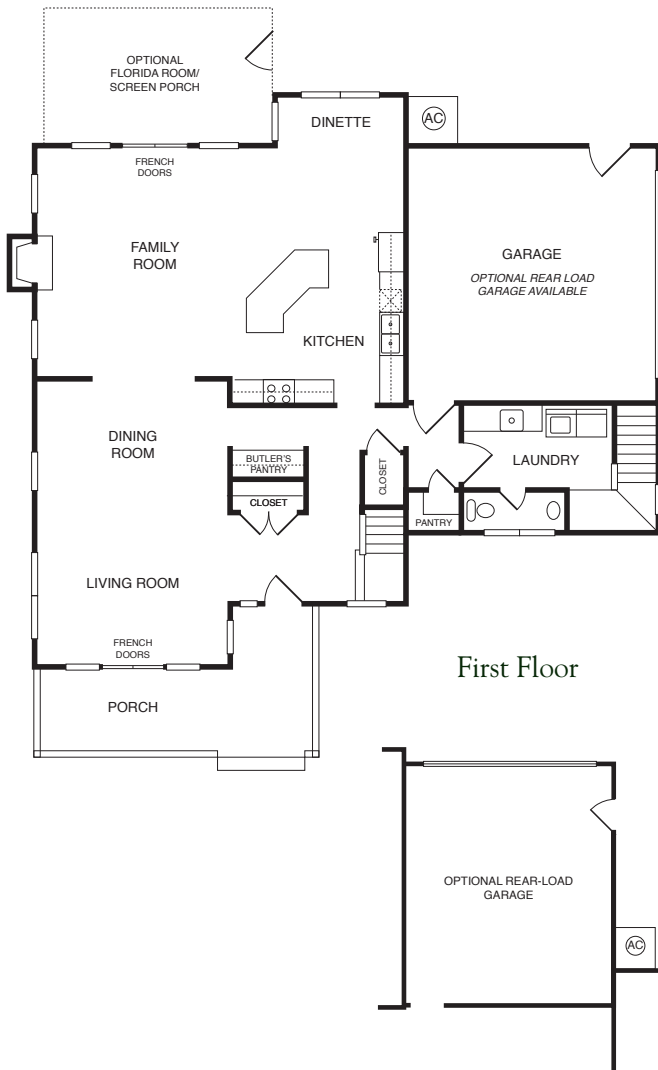

Elizabeth

MODEL A-1301 | 2,795 to 2,975 Square Feet

WELCOME CENTER OPEN DAILY
106 Beacon Run, Suffolk, VA 23435
Sunfall-Riverfront.com | sunfall@eastwestr.com
757.638.9655

Another Quality Community by Terry•Peterson Residential

Floor plans subject to change. Orientation may not match current model.
All dimensions and square footage shown are approximate. Your home may vary slightly.