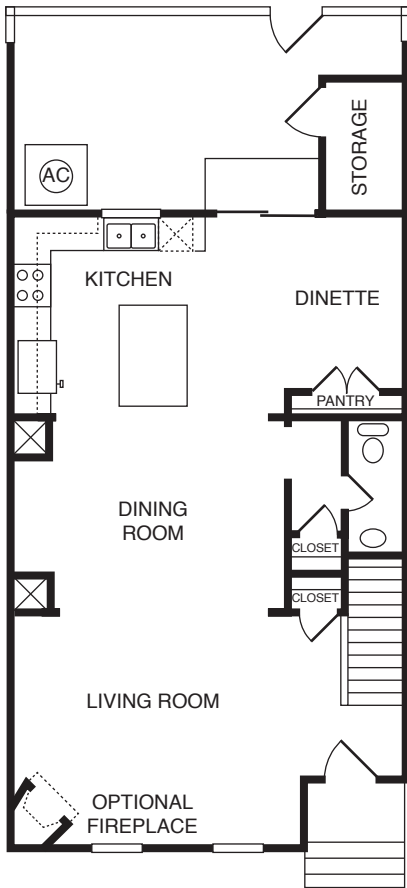

Hampton

MODEL A-2300 & A-2301 | 1,738 Square Feet

First Floor

Second Floor

Options

WELCOME CENTER OPEN DAILY
 106 Beacon Run, Suffolk, VA 23435
 Sunfall-Riverfront.com | sunfall@eastwestr.com
 757.638.9655

Another Quality Community by Terry•Peterson Residential

Floor plans subject to change. Orientation may not match current model.
 All dimensions and square footage shown are approximate. Your home may vary slightly.