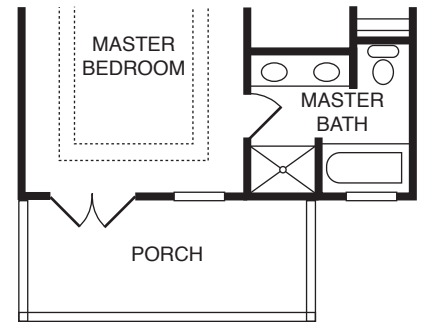

Hampton

MODEL A-2300 & A-2301 | 1,738 Square Feet

First Floor

Second Floor

Options

WELCOME CENTER OPEN DAILY
 106 Beacon Run, Suffolk, VA 23435
 Sunfall-Riverfront.com | sunfall@eastwestr.com
 757.638.9655

Another Quality Community by Terry•Peterson Residential

Floor plans subject to change. Orientation may not match current model.
 All dimensions and square footage shown are approximate. Your home may vary slightly.