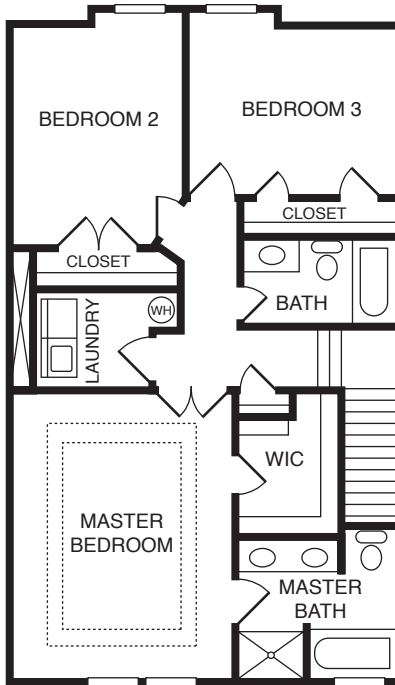

Hampton

MODEL A-2300 & A-2301 | 1,738 Square Feet

First Floor

Second Floor

Options

WELCOME CENTER OPEN DAILY
 106 Beacon Run, Suffolk, VA 23435
 Sunfall-Riverfront.com | sunfall@eastwestr.com
 757.638.9655

Another Quality Community by Terry•Peterson Residential

Floor plans subject to change. Orientation may not match current model.
 All dimensions and square footage shown are approximate. Your home may vary slightly.