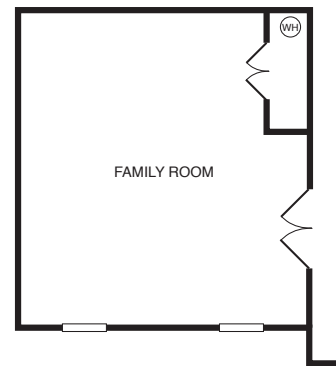

Lafayette

MODEL D-2300 & D-2301 | 2,072 to 2,493 Square Feet

Options

WELCOME CENTER OPEN DAILY
 106 Beacon Run, Suffolk, VA 23435
 Sunfall-Riverfront.com | sunfall@eastwestr.com
 757.638.9655

Another Quality Community by Terry•Peterson Residential

Floor plans subject to change. Orientation may not match current model.
 All dimensions and square footage shown are approximate. Your home may vary slightly.