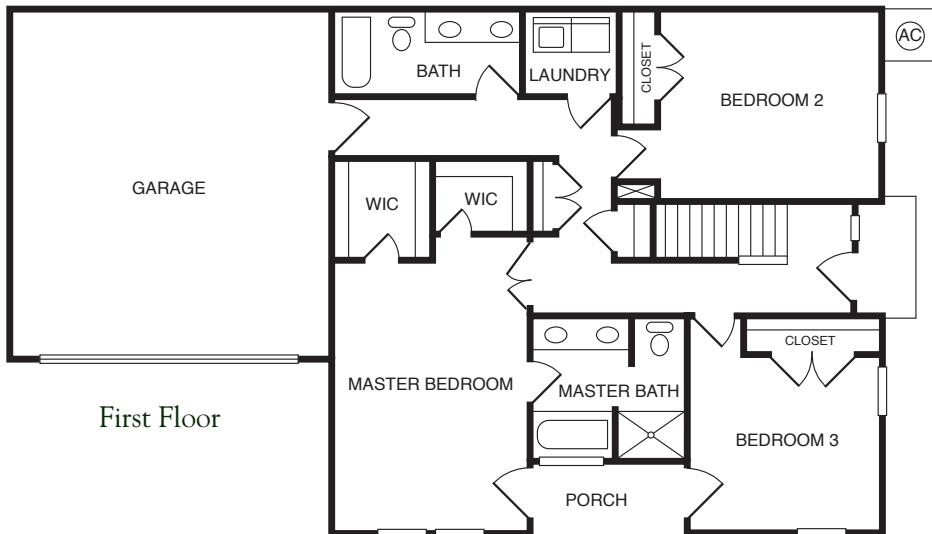

Lafayette

MODEL D-2300 & D-2301 | 2,072 to 2,493 Square Feet

Options

WELCOME CENTER OPEN DAILY
 106 Beacon Run, Suffolk, VA 23435
 Sunfall-Riverfront.com | sunfall@eastwestr.com
 757.638.9655

Another Quality Community by Terry•Peterson Residential

Floor plans subject to change. Orientation may not match current model.
 All dimensions and square footage shown are approximate. Your home may vary slightly.