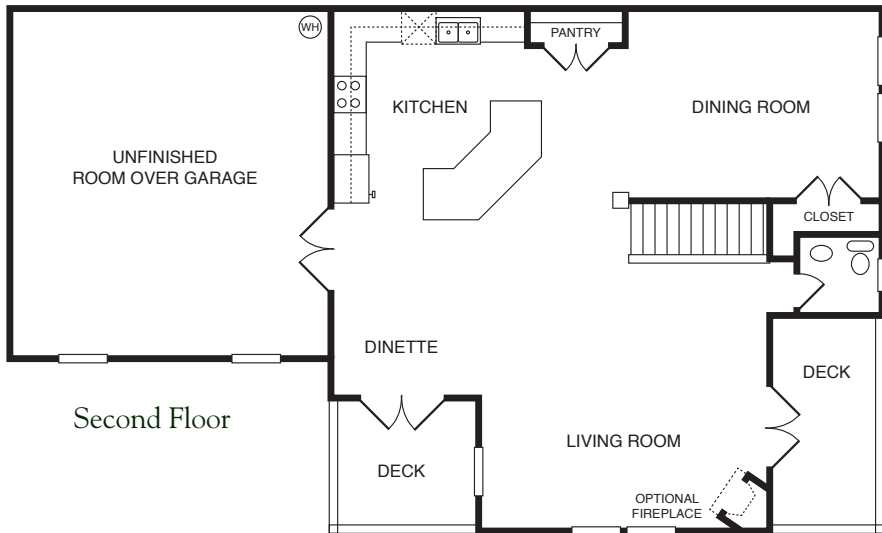

Lafayette

MODEL D-2300 & D-2301 | 2,072 to 2,493 Square Feet

Options

WELCOME CENTER OPEN DAILY
 106 Beacon Run, Suffolk, VA 23435
 Sunfall-Riverfront.com | sunfall@eastwestr.com
 757.638.9655

Another Quality Community by Terry•Peterson Residential

Floor plans subject to change. Orientation may not match current model.
 All dimensions and square footage shown are approximate. Your home may vary slightly.