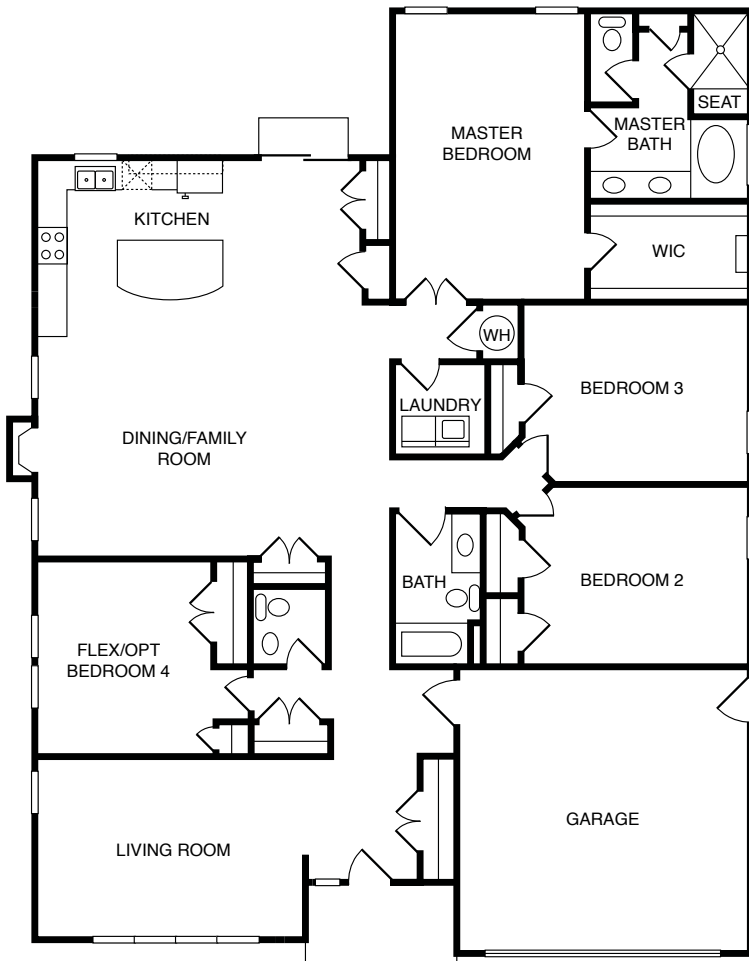

Lynnhaven

MODEL C-1300

2,370 to 2,538 Square Feet

Base Price from \$ _____

Nicely Appointed from \$ _____

First Floor

OPT. SCREEN PORCH

OPT. FLORIDA ROOM

OPT. FLEX ROOM 1

OPT. FLEX ROOM 2

Options

WELCOME CENTER OPEN DAILY
 106 Beacon Run, Suffolk, VA 23435
 Sunfall-Riverfront.com | sunfall@eastwestr.com
 757.638.9655

Another Quality Community by Terry•Peterson Residential

Floor plans subject to change. Orientation may not match current model.
 All dimensions and square footage shown are approximate. Your home may vary slightly.