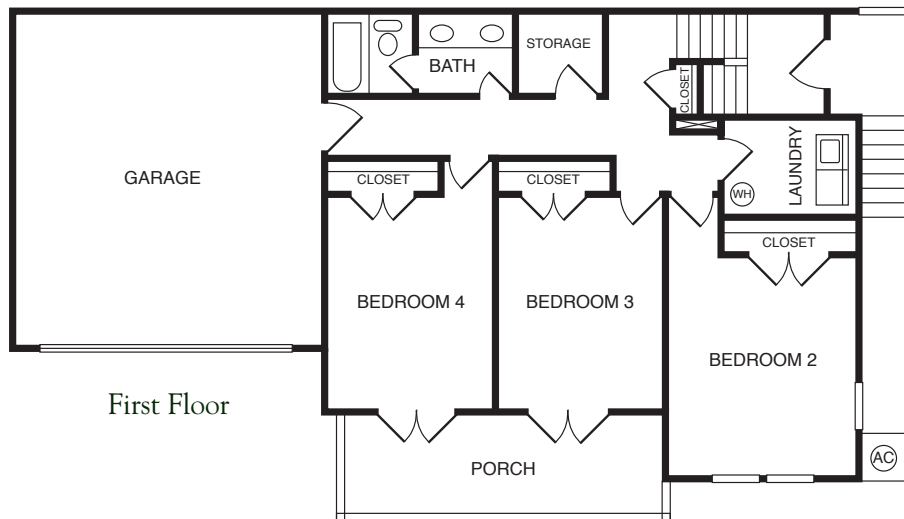

York

MODEL C-2300 | 2,215 Square Feet

WELCOME CENTER OPEN DAILY
106 Beacon Run, Suffolk, VA 23435
Sunfall-Riverfront.com | sunfall@eastwestr.com
757.638.9655

The Riverfront
AT HARBOUR VIEW

EAST WEST REALTY 

Another Quality Community by Terry•Peterson Residential

Floor plans subject to change. Orientation may not match current model.
All dimensions and square footage shown are approximate. Your home may vary slightly.