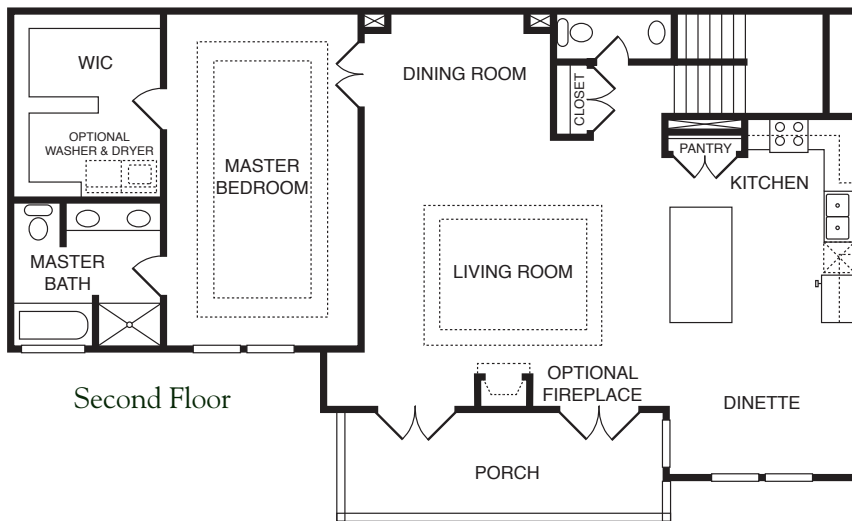

York

MODEL C-2300 | 2,215 Square Feet

WELCOME CENTER OPEN DAILY
106 Beacon Run, Suffolk, VA 23435
Sunfall-Riverfront.com | sunfall@eastwestr.com
757.638.9655

The Riverfront
AT HARBOUR VIEW

EAST WEST REALTY 

Another Quality Community by Terry•Peterson Residential

Floor plans subject to change. Orientation may not match current model.
All dimensions and square footage shown are approximate. Your home may vary slightly.