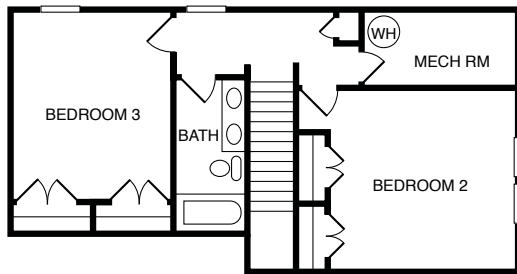

Warwick

MODEL B-1300

2,402 to 2,569 Square Feet

Base Price from \$ _____

Nicely Appointed from \$ _____

OPT FLORIDA ROOM

OPT SCREEN PORCH

OPT. COVERED PORCH