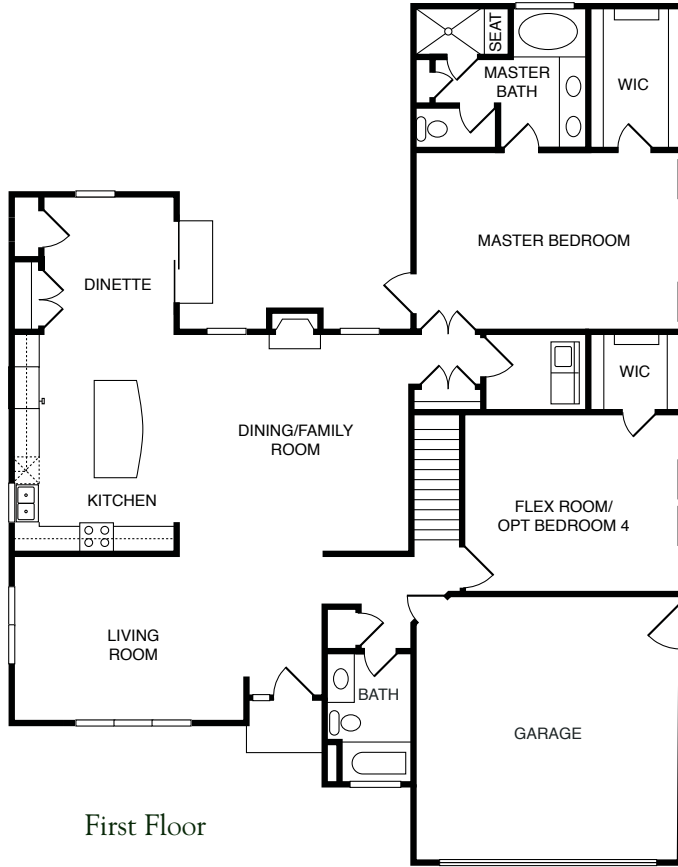

Warwick

MODEL B-1300

2,402 to 2,569 Square Feet

Base Price from \$ _____

Nicely Appointed from \$ _____

OPT FLORIDA ROOM

OPT SCREEN PORCH

OPT. COVERED PORCH

Options

WELCOME CENTER OPEN DAILY
 106 Beacon Run, Suffolk, VA 23435
 Sunfall-Riverfront.com | sunfall@eastwestr.com
 757.638.9655

Another Quality Community by Terry•Peterson Residential

Floor plans subject to change. Orientation may not match current model.
 All dimensions and square footage shown are approximate. Your home may vary slightly.